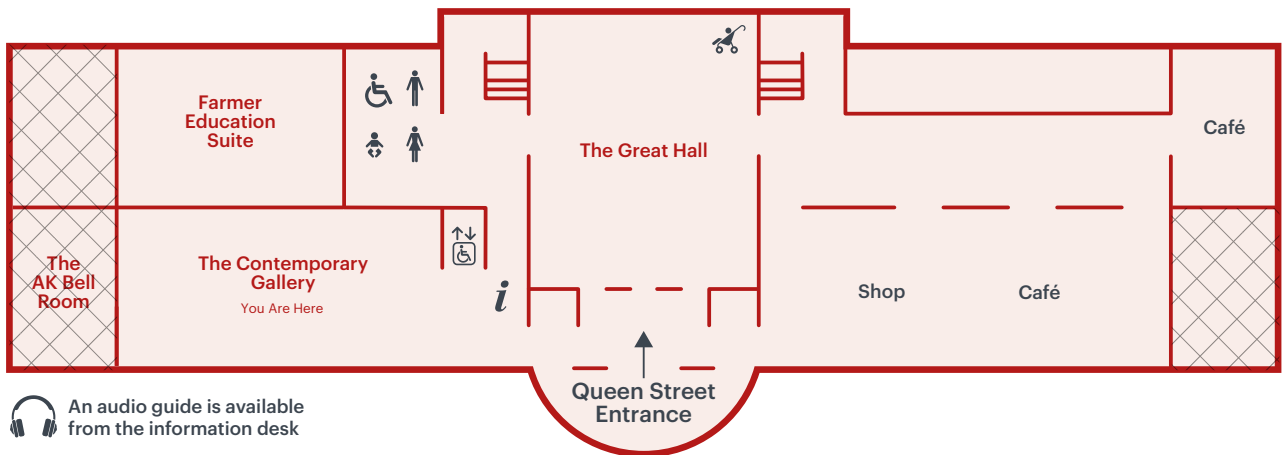

Gallery Floorplans

Level 2

Level 1

Ground Level

 An audio guide is available from the information desk

- Key**
-  Information Desk
 -  Female Toilet
 -  Male Toilet
 -  Accessible Toilet
 -  Baby Changing
 -  Buggy Park
 -  Accessible Lift
 -  Area closed to the public