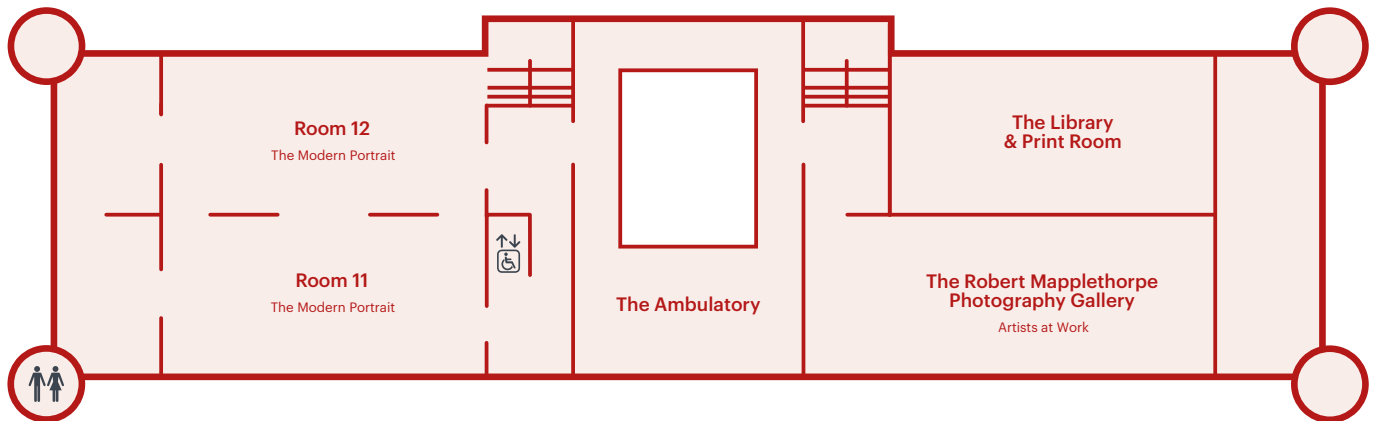

Gallery Floorplans

Level 2

Level 1

Ground Level

 An audio guide is available from the information desk

- Key**
-  Information Desk
 -  Female Toilet
 -  Male Toilet
 -  Accessible Toilet
 -  Baby Changing
 -  Buggy Park
 -  Accessible Lift
 -  Area closed to the public