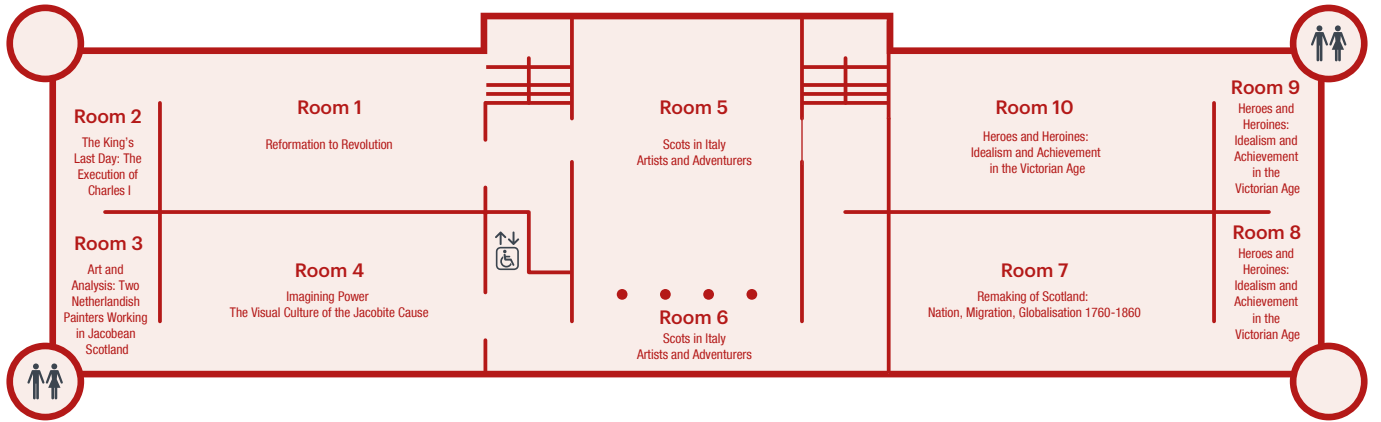

Gallery Floorplans

Level 2

Level 1

Ground Level

 An audio guide is available from the information desk

- Key**
-  Information Desk
 -  Female Toilet
 -  Male Toilet
 -  Accessible Toilet
 -  Baby Changing
 -  Buggy Park
 -  Accessible Lift
 -  Area closed to the public