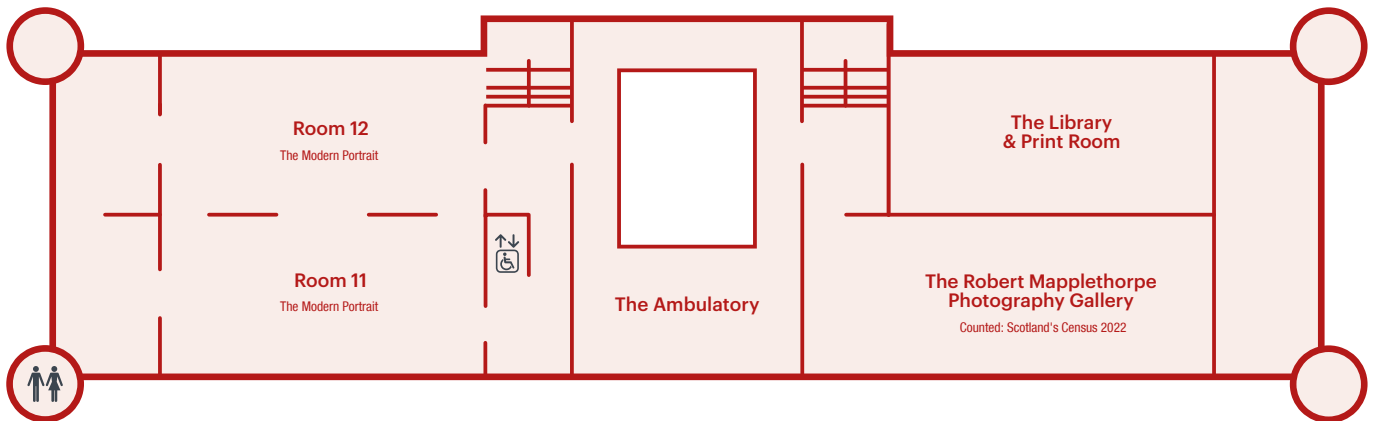

Gallery Floorplans

Level 2

Level 1

Ground Level

 An audio guide is available from the information desk

- Key**
-  Information Desk
 -  Female Toilet
 -  Male Toilet
 -  Accessible Toilet
 -  Baby Changing
 -  Buggy Park
 -  Accessible Lift
 -  Area closed to the public