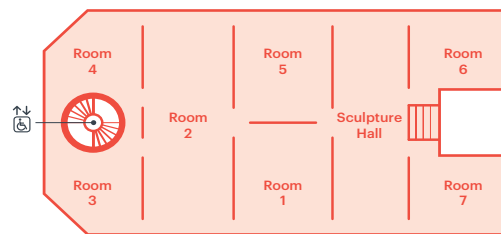

**Upper Level**

**Upper Level**

**Ground Level**

**Lower Level**

**Gardens Level**

Gardens Entrance for Gallery Shop and The Scottish Cafe & Restaurant.

**Key**

- |  |                     |          |                  |
|--|---------------------|----------|------------------|
|  | Female Toilet       |          | Accessible Lift  |
|  | Male Toilet         |          | Staircase        |
|  | Accessible Toilet   | <i>i</i> | Information desk |
|  | Closed public areas |          | Lockers          |