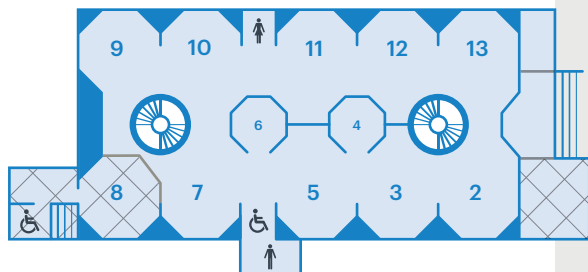

**Upper Level**

**Upper Level**

**Ground Level**

**Lower Level**

**Gardens Level**

Gardens Entrance for Gallery Shop and The Scottish Cafe & Restaurant.

**Key**

- |  |                     |          |                  |
|--|---------------------|----------|------------------|
|  | Female Toilet       |          | Accessible Lift  |
|  | Male Toilet         |          | Staircase        |
|  | Accessible Toilet   | <i>i</i> | Information desk |
|  | Closed public areas |          | Lockers          |