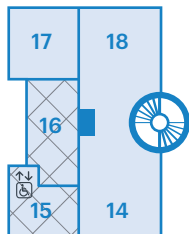

**Upper Level**

**Upper Level**

**Ground Level**

**Lower Level**

**Gardens Level**

Gardens Entrance for Gallery Shop and The Scottish Cafe & Restaurant.

**Key**

- |  |                     |          |                  |
|--|---------------------|----------|------------------|
|  | Female Toilet       |          | Accessible Lift  |
|  | Male Toilet         |          | Staircase        |
|  | Accessible Toilet   | <i>i</i> | Information desk |
|  | Closed public areas |          | Lockers          |