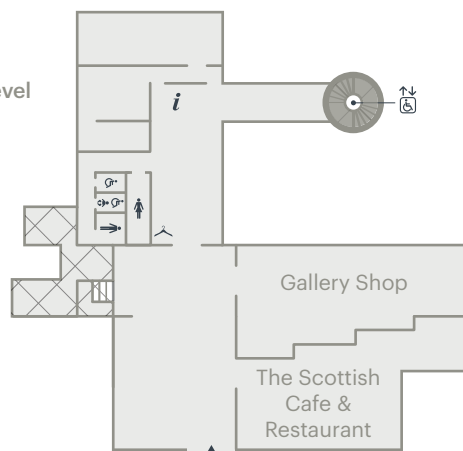

**Upper Level**

**Upper Level**

**Ground Level**

**Lower Level**

**Gardens Level**

Gardens Entrance for Gallery Shop and The Scottish Cafe & Restaurant.

**Key**

- |  |                     |          |                  |
|--|---------------------|----------|------------------|
|  | Female Toilet       |          | Accessible Lift  |
|  | Male Toilet         |          | Staircase        |
|  | Accessible Toilet   | <i>i</i> | Information desk |
|  | Closed public areas |          | Lockers          |