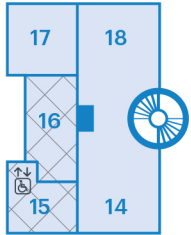

Scottish National Gallery

Royal Scottish Academy

Upper Level

Key

- Female Toilet
- Male Toilet
- Accessible Toilet
- Closed public areas
- Accessible Lift
- Staircase

Ground Level

Gardens Level