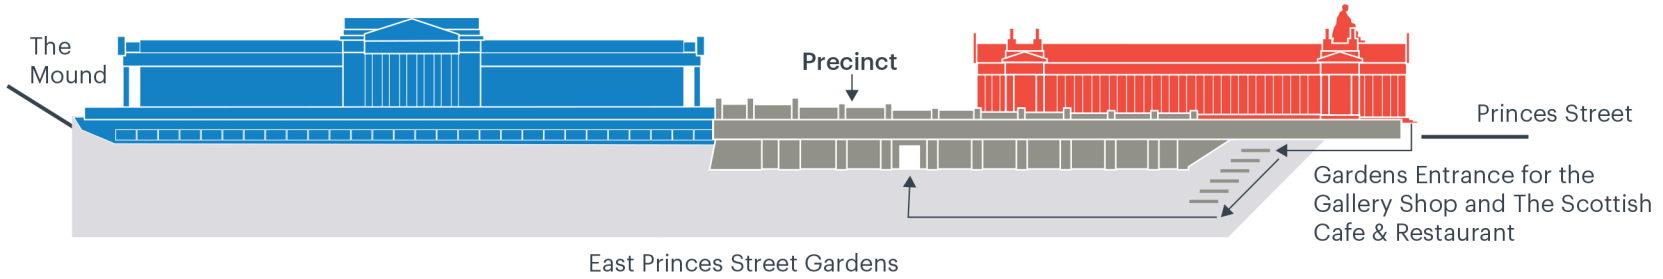

Scottish National Gallery

Royal Scottish Academy

Upper Level

Key

- Female Toilet
- Male Toilet
- Accessible Toilet
- Closed public areas
- Accessible Lift
- Staircase

Ground Level

Gardens Level