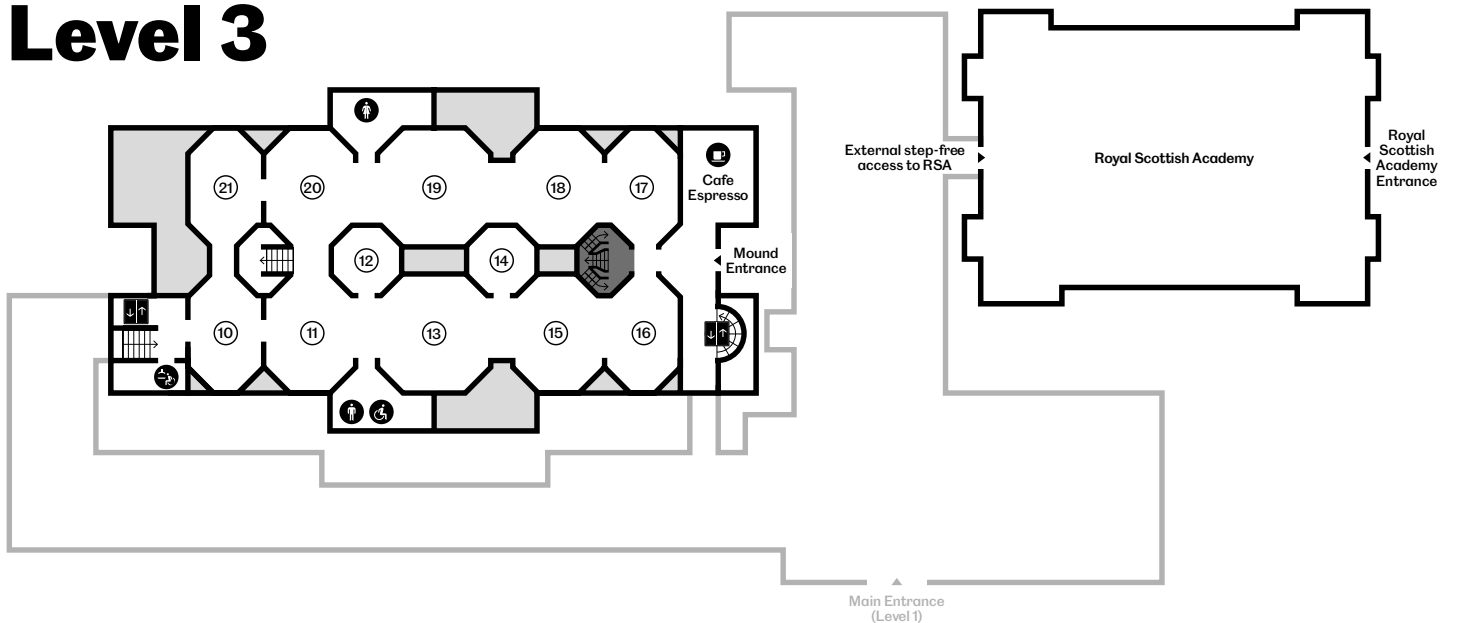

National

Royal Scottish Academy

East Princes Street Gardens

Level 4

Level 3

Level 2

Level 1

Key

- | | | |
|---------------------|---------------|----------------------------------|
| ♀ Female toilet | 🚪 Lift | ☕ Scottish Cafe & Restaurant |
| ♂ Male toilet | ℹ Information | ☕ Cafe Espresso |
| ♿ Accessible toilet | 🧳 Lockers | 🚻 Partial changing places toilet |
| 👶 Baby change | 🎫 Tickets | |
| 🛒 Buggy store | 🛍 Shop | |