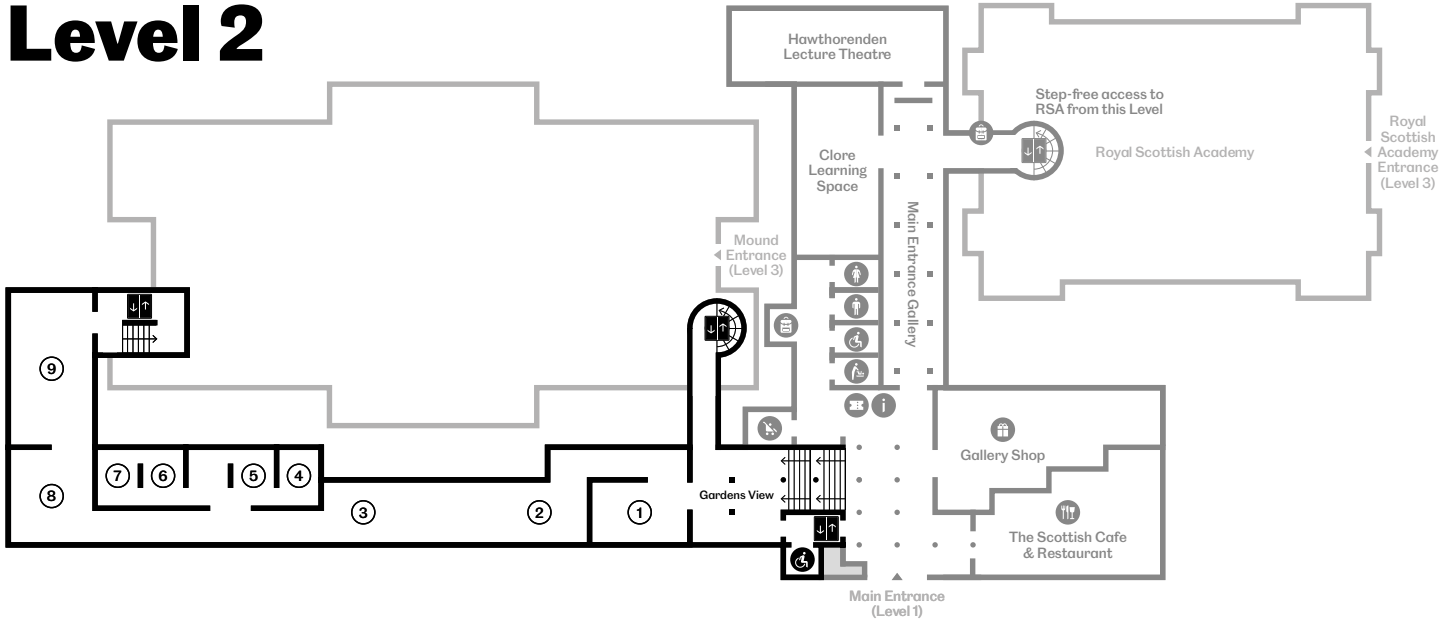

National

Royal Scottish Academy

East Princes Street Gardens

Level 4

Level 3

Level 2

Level 1

Key

- | | | |
|---------------------|---------------|----------------------------------|
| ♀ Female toilet | 🚪 Lift | ☕ Scottish Cafe & Restaurant |
| ♂ Male toilet | ℹ Information | ☕ Cafe Espresso |
| ♿ Accessible toilet | 🧳 Lockers | 🚻 Partial changing places toilet |
| 👶 Baby change | 🎫 Tickets | |
| 🛒 Buggy store | 🛍 Shop | |