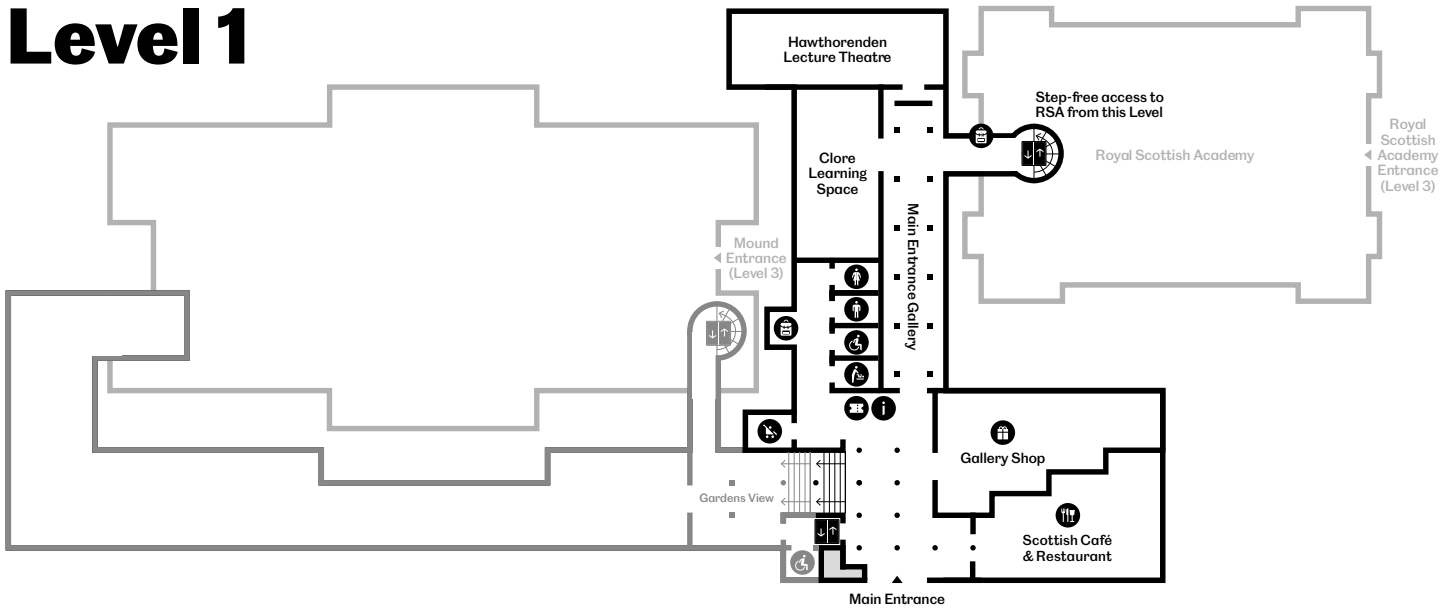

National

Royal Scottish Academy

East Princes Street Gardens

Level 4

Level 3

Level 2

Level 1

Key

- | | | |
|---------------------|---------------|----------------------------------|
| ♀ Female toilet | 🚪 Lift | ☕ Scottish Cafe & Restaurant |
| ♂ Male toilet | ℹ Information | ☕ Cafe Espresso |
| ♿ Accessible toilet | 🧳 Lockers | 🚻 Partial changing places toilet |
| 👶 Baby change | 🎫 Tickets | |
| 🛒 Buggy store | 🛍 Shop | |