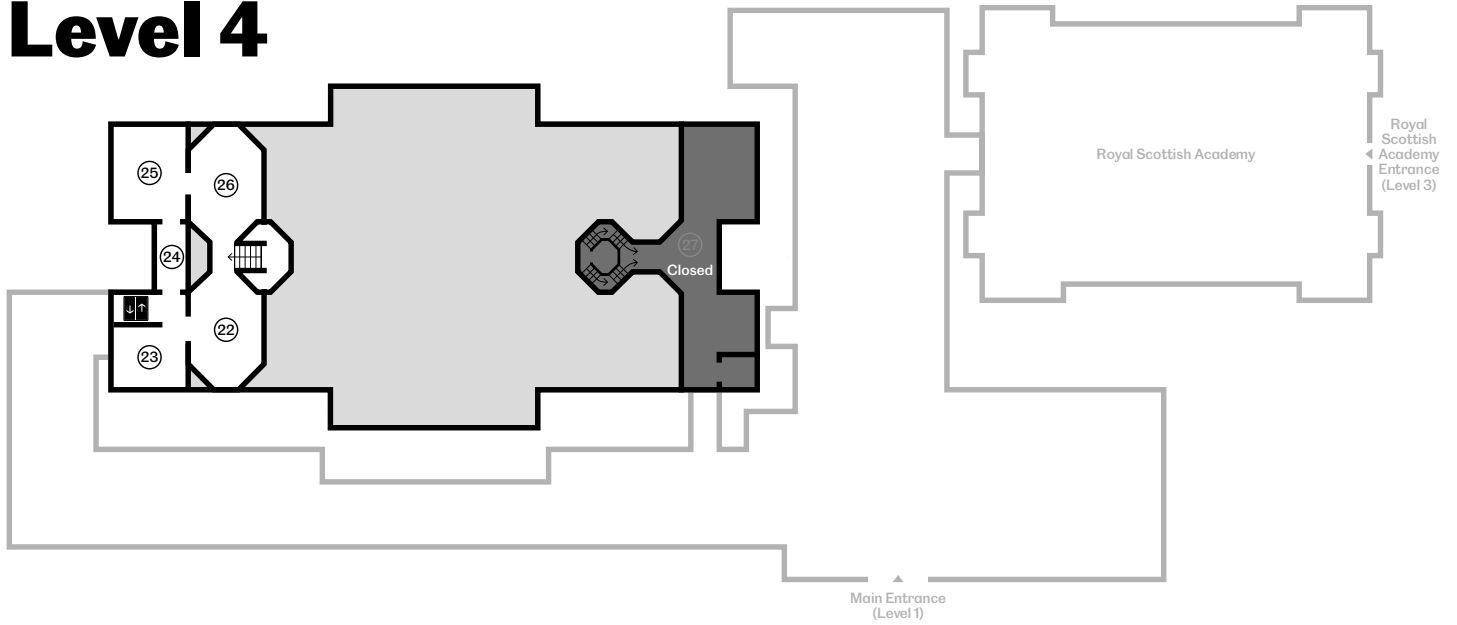

National

Royal Scottish Academy

East Princes Street Gardens

Level 4

Level 3

Level 2

Level 1

Key

- | | | |
|---------------------|---------------|----------------------------------|
| ♀ Female toilet | 🚪 Lift | ☕ Scottish Cafe & Restaurant |
| ♂ Male toilet | ℹ Information | ☕ Cafe Espresso |
| ♿ Accessible toilet | 🧳 Lockers | 🚻 Partial changing places toilet |
| 👶 Baby change | 🎫 Tickets | |
| 🛒 Buggy store | 🛍 Shop | |