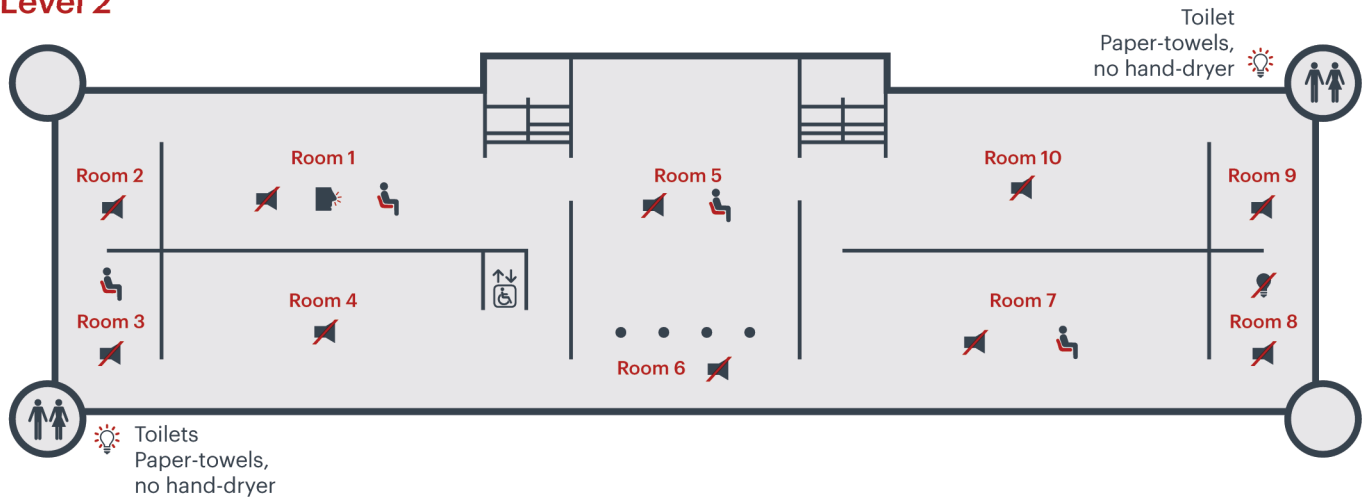

Scottish National Portrait Gallery

Sensory Map

Level 2

Level 1

Ground Level

Key

Information Desk	Bright lights
Female Toilet	Low light
Male Toilet	Loud area
Accessible Toilet	Quiet area
Baby Changing	Strong smells
Accessible Lift	Seats
Lockers	

The galleries tend to be quieter first thing in the morning.

The Library is a quiet space with chairs with armrests that swivel and a table that you can sit at. You can come here at anytime during your visit.