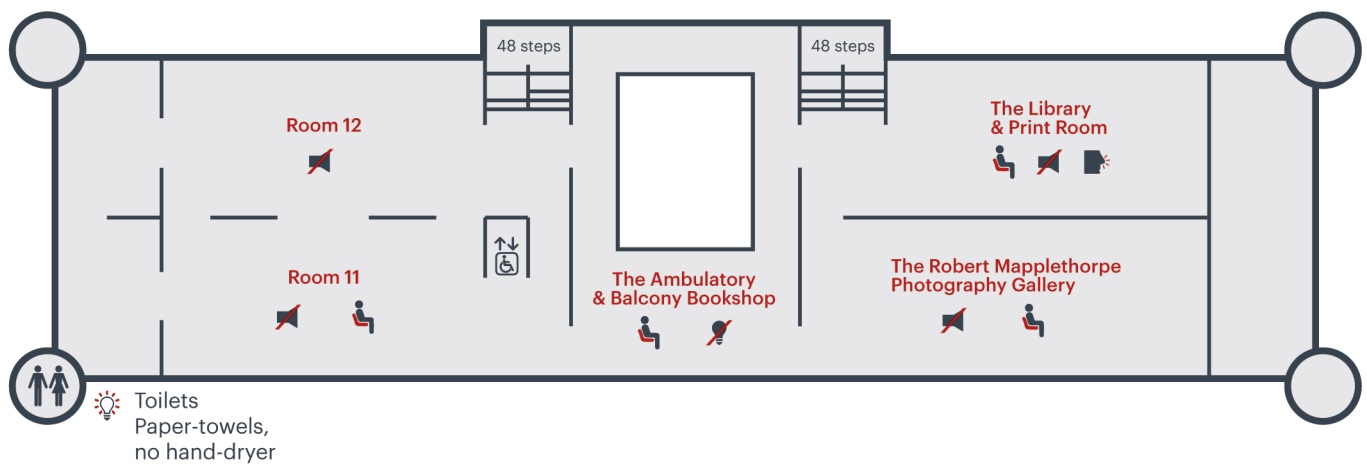

Scottish National Portrait Gallery

Sensory Map

Level 2

Level 1

Ground Level

Key

Information Desk	Bright lights
Female Toilet	Low light
Male Toilet	Loud area
Accessible Toilet	Quiet area
Baby Changing	Strong smells
Accessible Lift	Seats
Lockers	

The galleries tend to be quieter first thing in the morning.

The Library is a quiet space with chairs with armrests that swivel and a table that you can sit at. You can come here at anytime during your visit.

There is seating in most of the rooms and portable stools that are available to pick up near the gallery entrances.

The exhibitions change regularly, please speak to one of our Gallery Attendants if you have any concerns or queries - we're here to help.