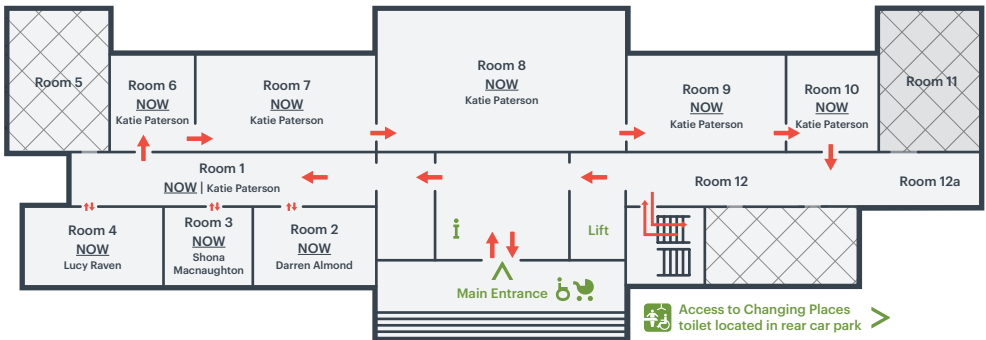

ONE

LEVEL 2 – Admission free

LEVEL 1 – Admission free

LEVEL 0

Access to Cafe Modern One is via the garden to the rear of the gallery.
No through access internally