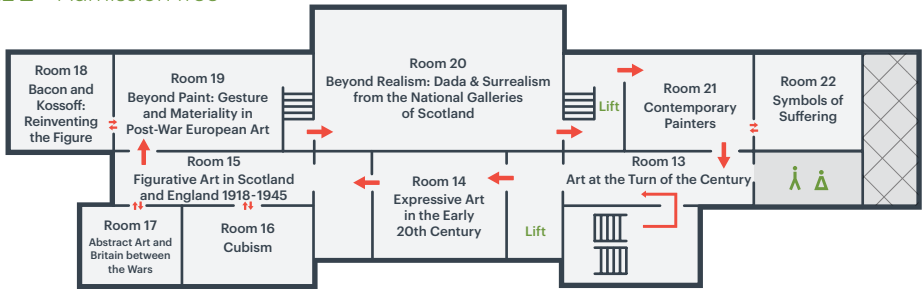

ONE

LEVEL 2 – Admission free

LEVEL 1 – Admission free

LEVEL 0

Access to Cafe Modern One is via the garden to the rear of the gallery.
No through access internally