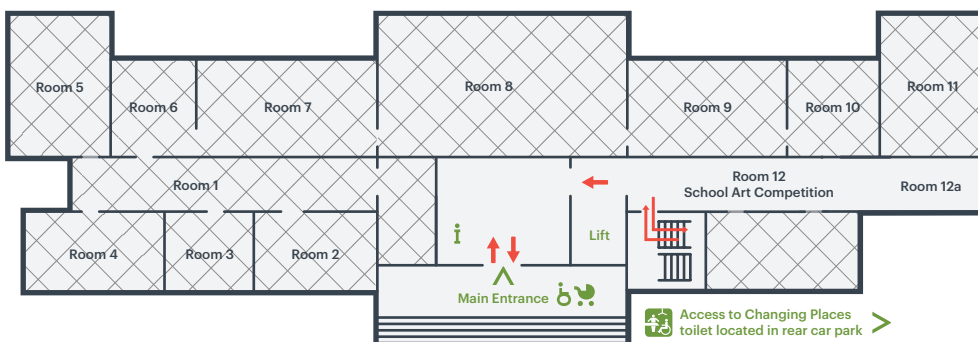

ONE

LEVEL 2 – Admission free

LEVEL 1 – Admission free

LEVEL 0

Access to Café Modern One is via the garden to the rear of the gallery

No through access internally