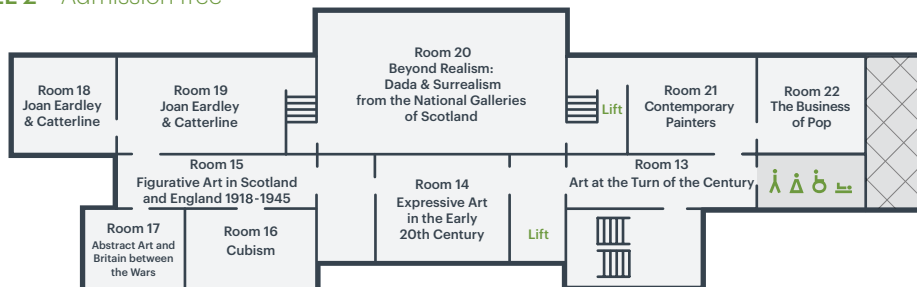

ONE

LEVEL 2 – Admission free

LEVEL 1 – Admission free

LEVEL 0

Access to Café Modern One is via the garden to the rear of the gallery

No through access internally